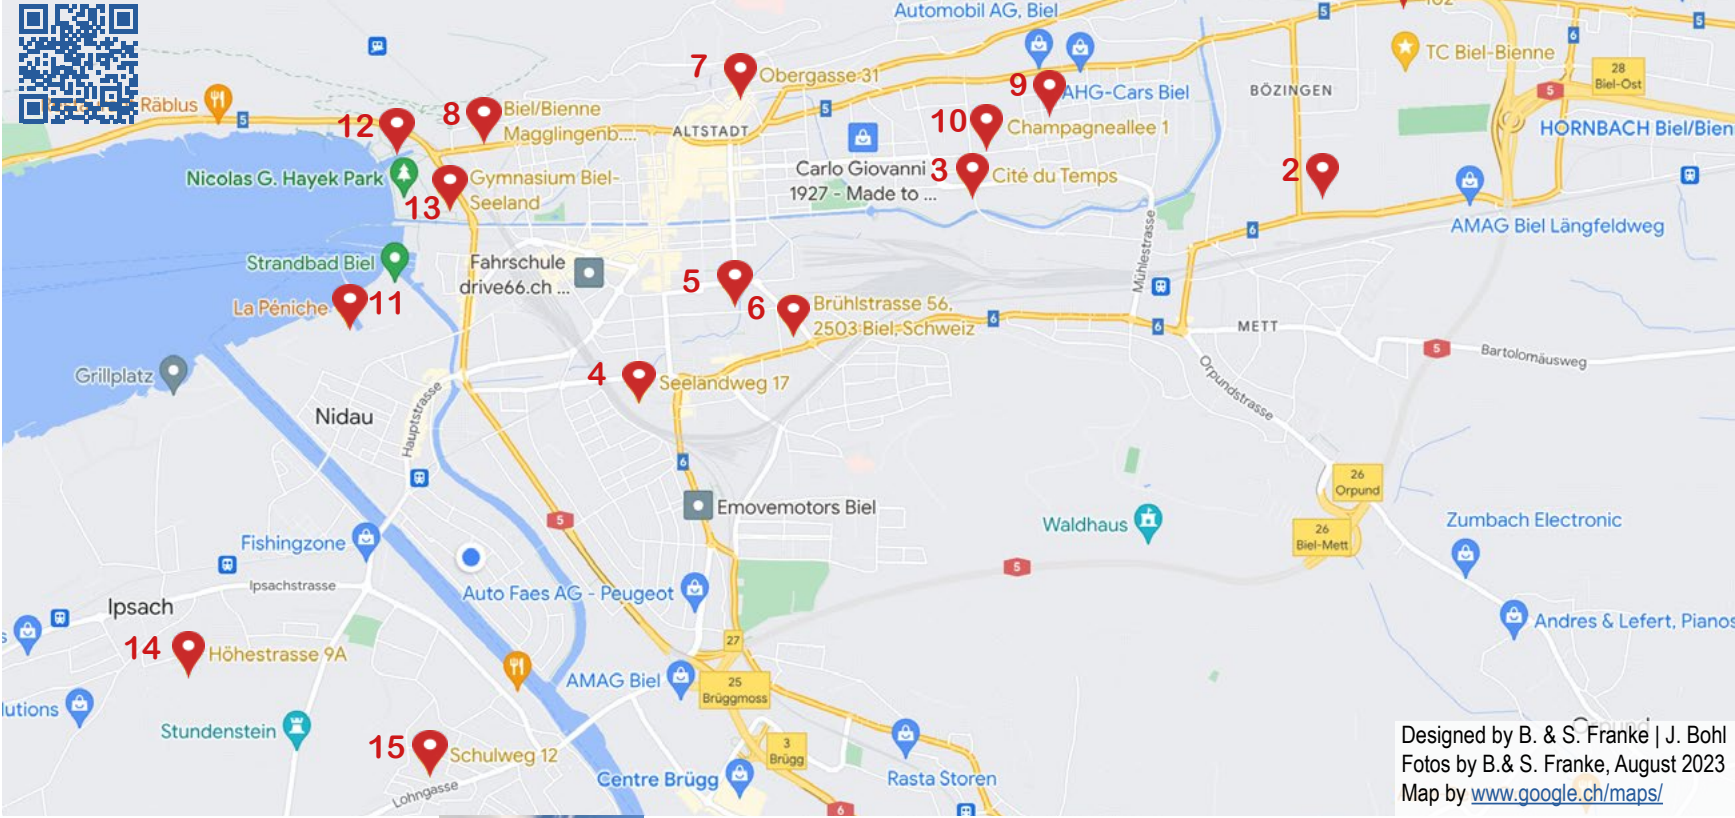

Points of wood | selection

Biel/Bienne and surroundings

Designed by B. & S. Franke | J. Bohl
Fotos by B. & S. Franke, August 2023
Map by www.google.ch/maps/

1 Bern University of Applied Sciences

2 Industrial building - Sputnik

3 Omega and Swatch campus

4 Maison climat

5 Werkhofstrasse 11

6 Atelier

7 Tower

8 The Paradisi

9 Residential building

10 Primary school Biel/Bienne

11 La Peniche - Restaurant

12 Boots house

13 High school Biel/Bienne

14 Kindergarten Ipsach

15 Primary school Port